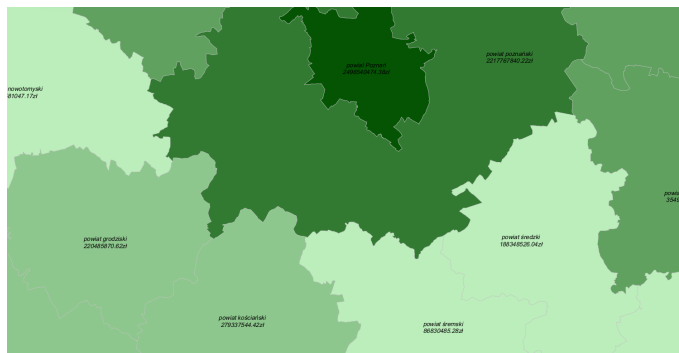

EU funding - WRPO 2014+ (ERDF)

The map composition presents the amounts of funding and total values of projects implemented under the Wielkopolska Regional Operational Programme (WRPO 2014-2020), which is financed by the European Regional Development Fund (ERDF).

Total project values and grant amounts have been aggregated to counties according to where each project was implemented. The exceptions are the projects implemented throughout the voivodeship, which were presented on a separate layer without a breakdown by district.