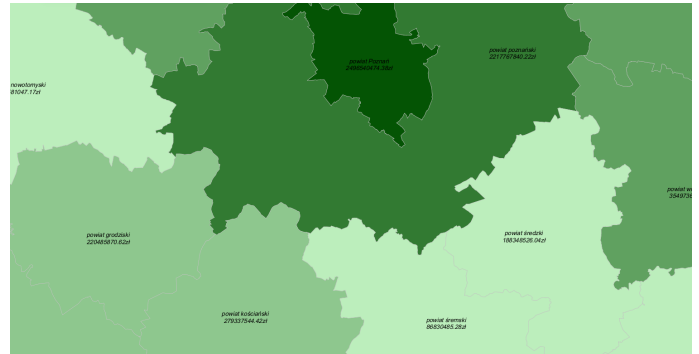

## EU funding - WRPO 2014+ (ERDF)

The map composition presents the amounts of funding and total values of projects implemented under the Wielkopolska Regional Operational Programme (WRPO 2014-2020), which is financed by the European Regional Development Fund (ERDF).

Total project values and grant amounts have been aggregated to counties according to where each project was implemented. The exceptions are the projects implemented throughout the voivodeship, which were presented on a separate layer without a breakdown by district.