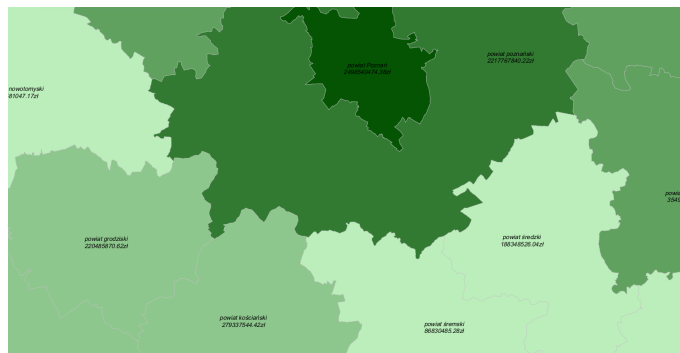

EU funding - WRPO 2014+ (ERDF)

The map composition presents the amounts of funding and total values of projects implemented under the Wielkopolska Regional Operational Programme (WRPO 2014-2020), which is financed by the European Regional Development Fund (ERDF).

Total project values and grant amounts have been aggregated to counties according to where each project was implemented. The exceptions are the projects implemented throughout the voivodeship, which were presented on a separate layer without a breakdown by district.