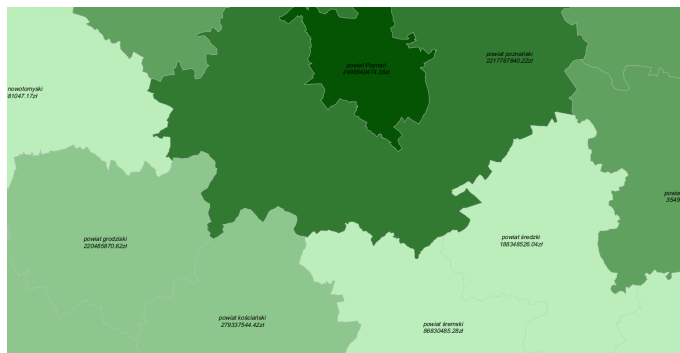

EU funding - WRPO 2014+ (ERDF)

The map composition presents the amounts of funding and total values of projects implemented under the Wielkopolska Regional Operational Programme (WRPO 2014-2020), which is financed by the European Regional Development Fund (ERDF).

Total project values and grant amounts have been aggregated to counties according to where each project was implemented. The exceptions are the projects implemented throughout the voivodeship, which were presented on a separate layer without a breakdown by district.